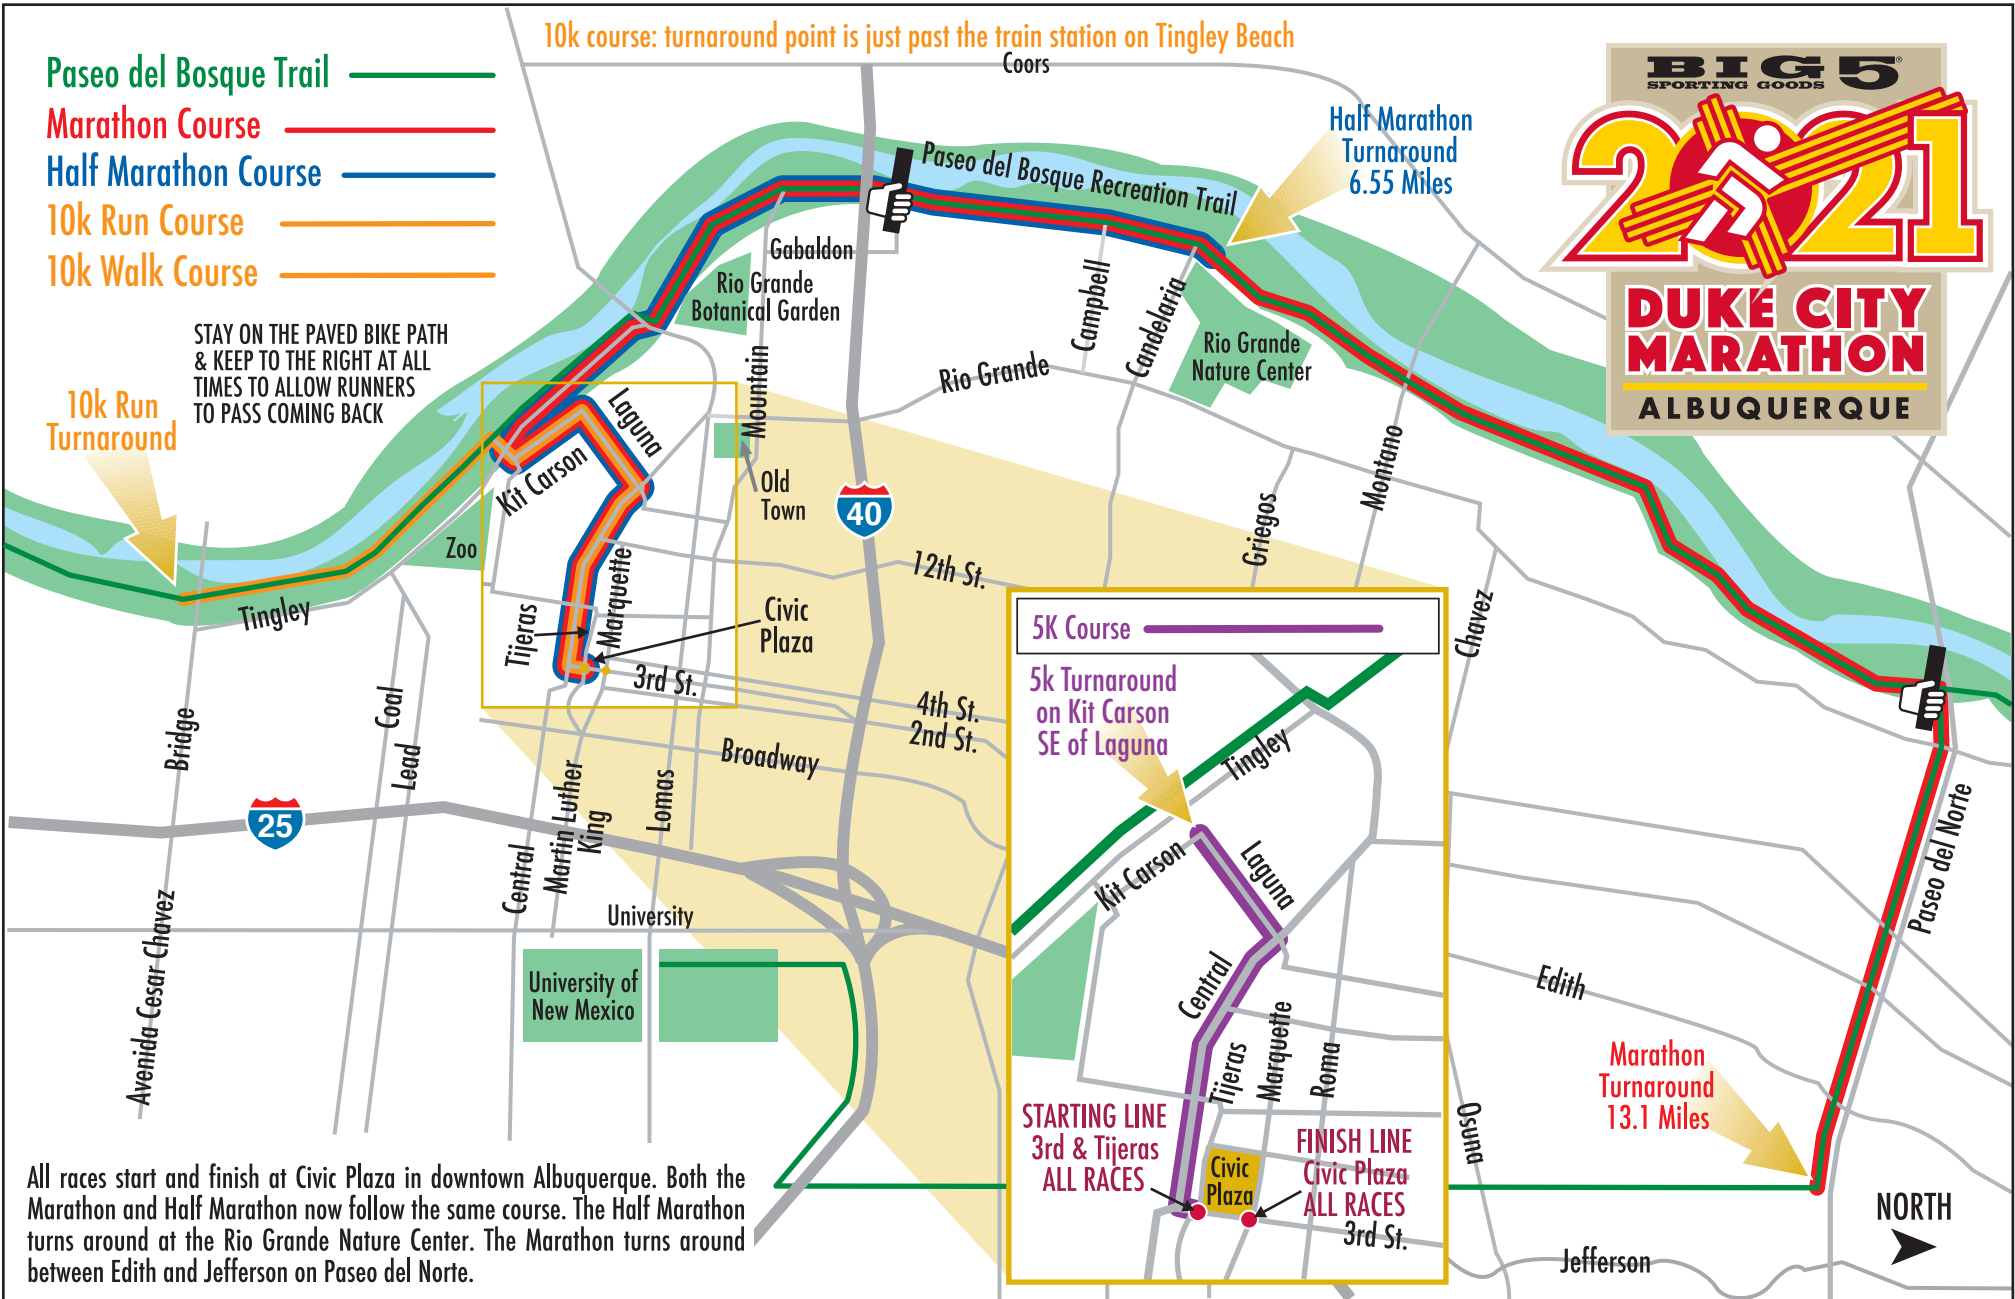

- Paseo del Bosque Trail —
- Marathon Course —
- Half Marathon Course —
- 10k Run Course —
- 10k Walk Course —

STAY ON THE PAVED BIKE PATH & KEEP TO THE RIGHT AT ALL TIMES TO ALLOW RUNNERS TO PASS COMING BACK

10k Run Turnaround

10k course: turnaround point is just past the train station on Tingley Beach

Half Marathon Turnaround 6.55 Miles

5K Course —

5k Turnaround on Kit Carson SE of Laguna

STARTING LINE
3rd & Tijeras
ALL RACES

FINISH LINE
Civic Plaza
ALL RACES
3rd St.

All races start and finish at Civic Plaza in downtown Albuquerque. Both the Marathon and Half Marathon now follow the same course. The Half Marathon turns around at the Rio Grande Nature Center. The Marathon turns around between Edith and Jefferson on Paseo del Norte.

Marathon Turnaround 13.1 Miles

NORTH