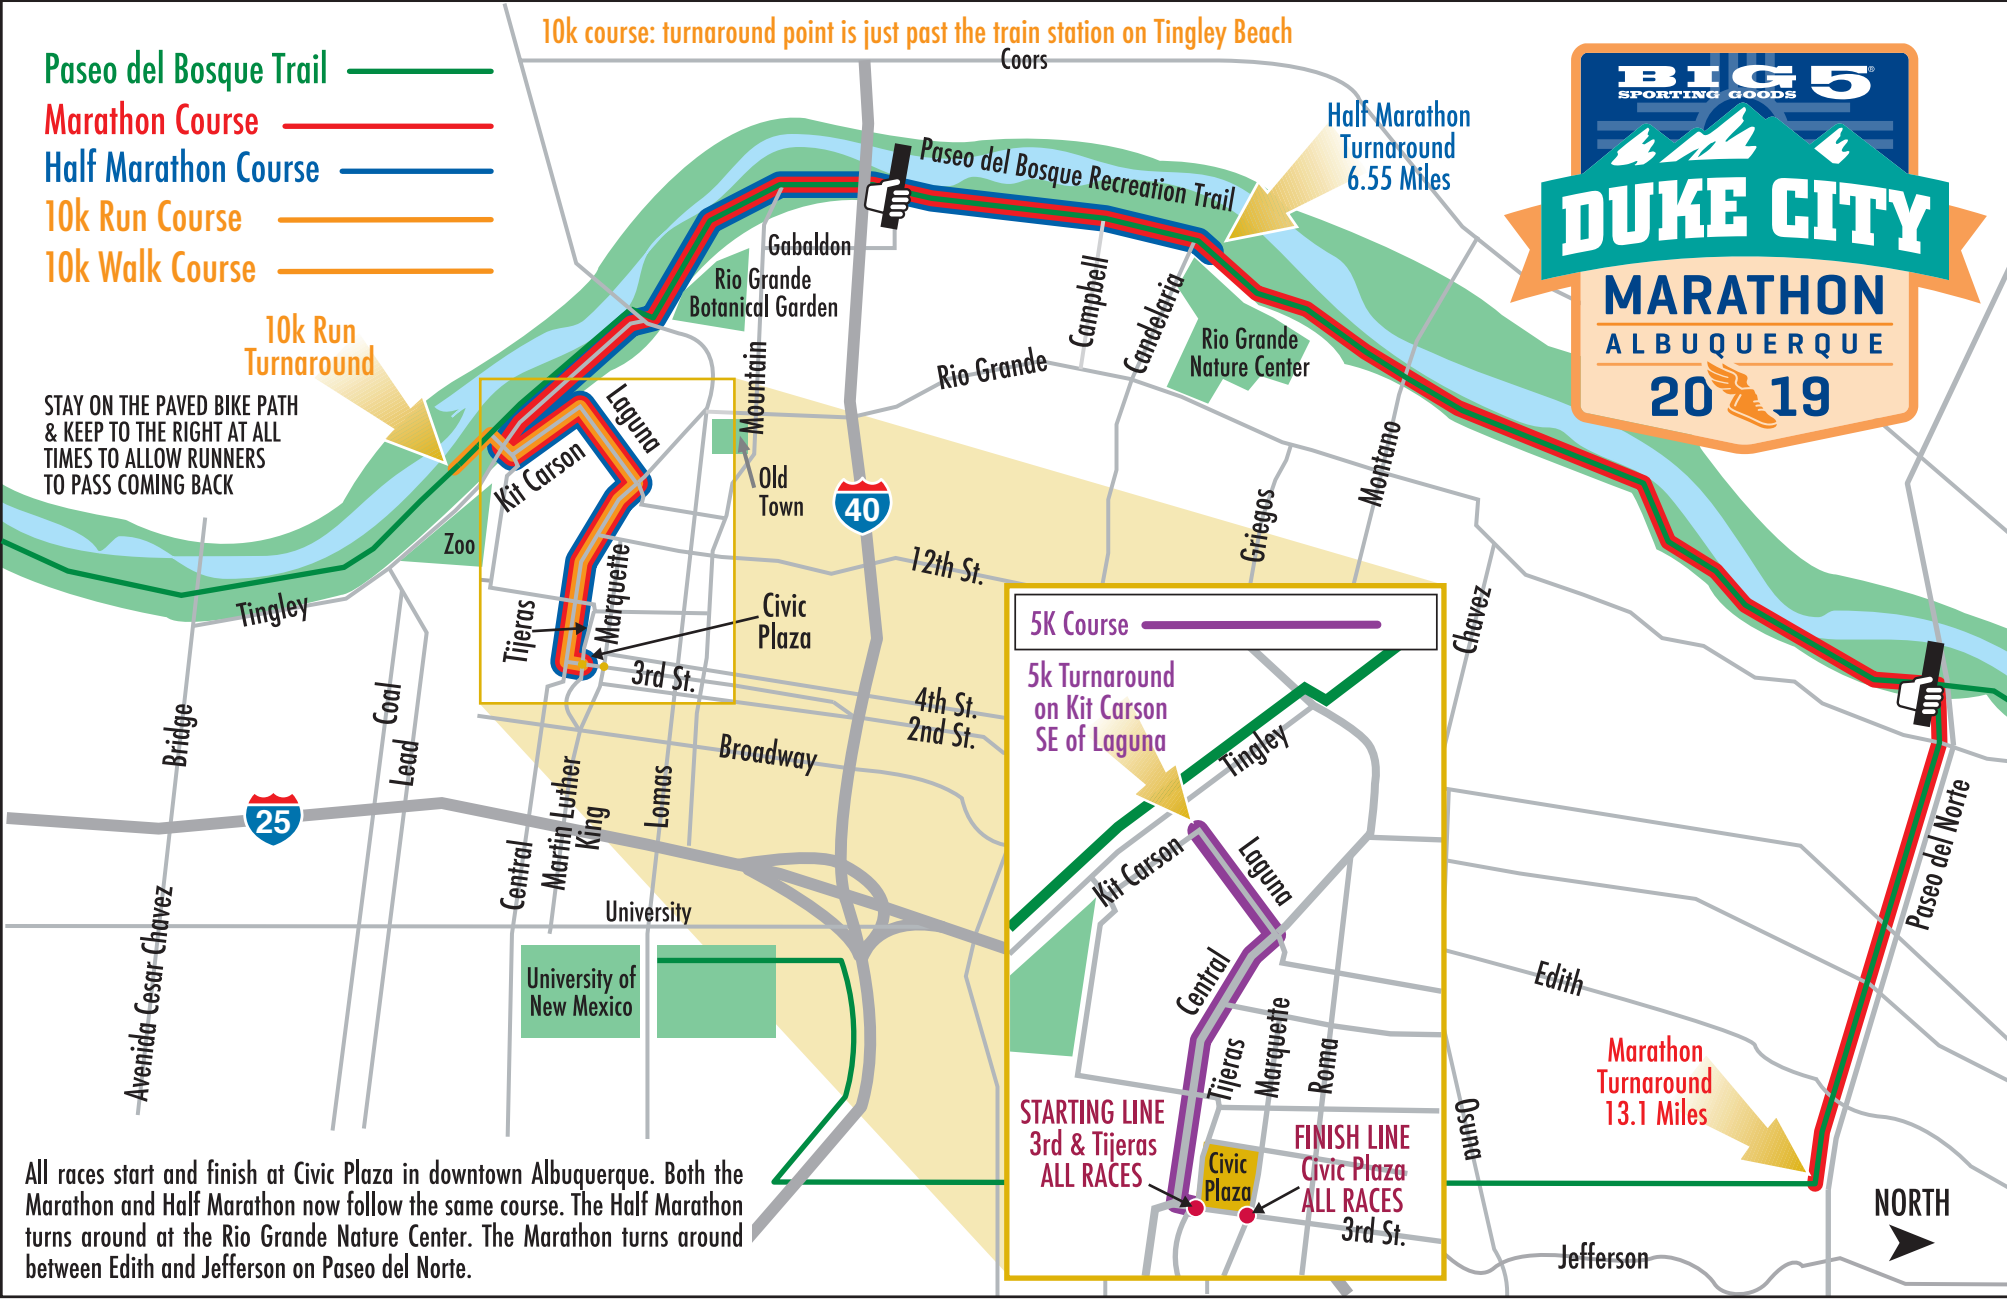

- Paseo del Bosque Trail** 
- Marathon Course** 
- Half Marathon Course** 
- 10k Run Course** 
- 10k Walk Course** 

10k course: turnaround point is just past the train station on Tingley Beach

Half Marathon Turnaround 6.55 Miles

10k Run Turnaround

STAY ON THE PAVED BIKE PATH & KEEP TO THE RIGHT AT ALL TIMES TO ALLOW RUNNERS TO PASS COMING BACK

**5K Course** 

5k Turnaround on Kit Carson SE of Laguna

**STARTING LINE**  
3rd & Tijeras  
**ALL RACES**

**FINISH LINE**  
Civic Plaza  
**ALL RACES**  
3rd St.

Marathon Turnaround 13.1 Miles

All races start and finish at Civic Plaza in downtown Albuquerque. Both the Marathon and Half Marathon now follow the same course. The Half Marathon turns around at the Rio Grande Nature Center. The Marathon turns around between Edith and Jefferson on Paseo del Norte.