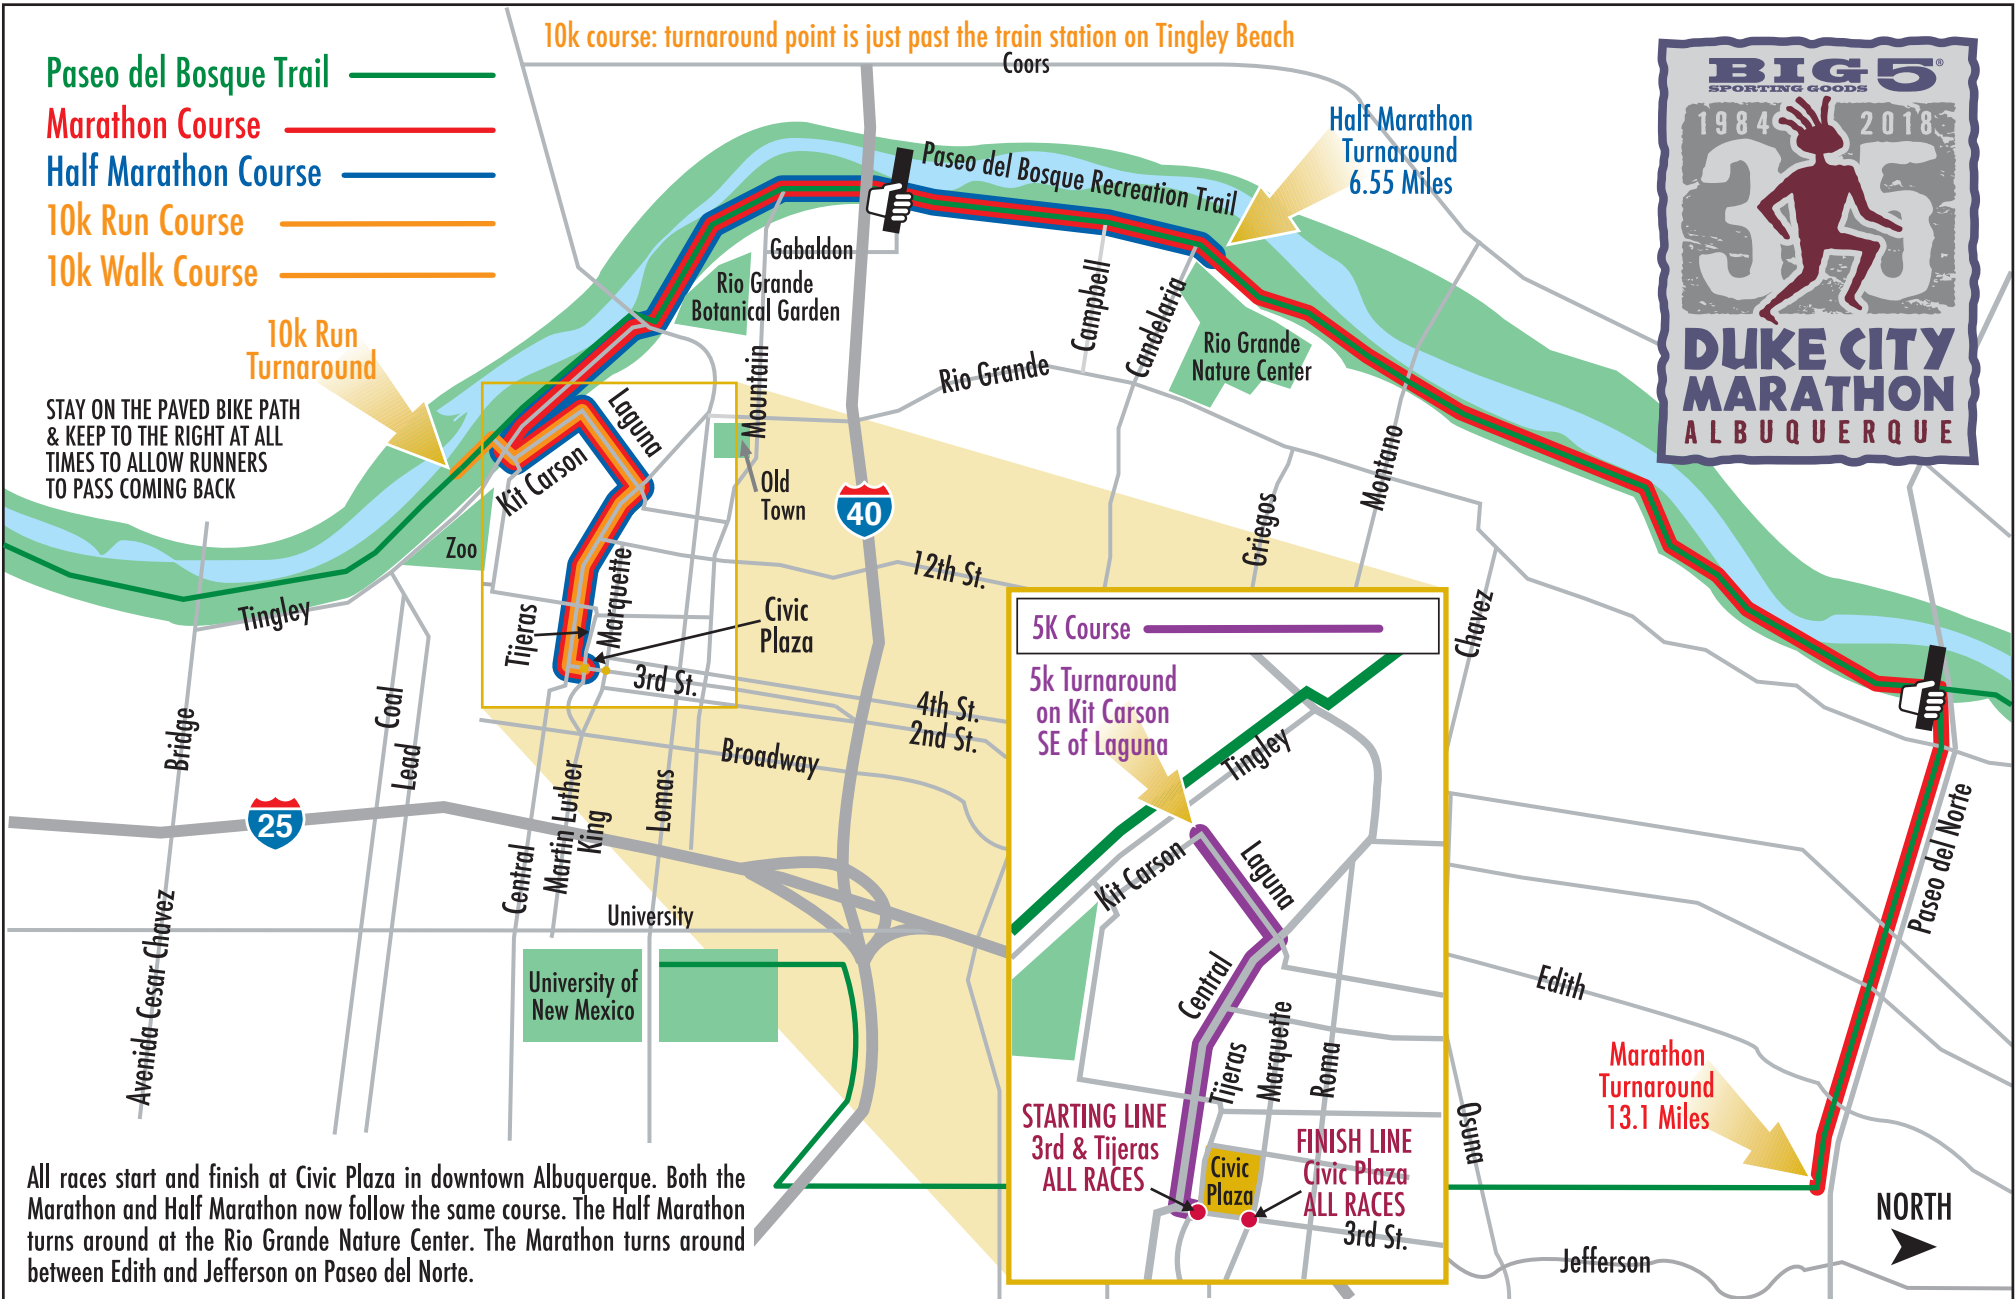

- Paseo del Bosque Trail —
- Marathon Course —
- Half Marathon Course —
- 10k Run Course —
- 10k Walk Course —

10k course: turnaround point is just past the train station on Tingley Beach

Half Marathon Turnaround 6.55 Miles

10k Run Turnaround

STAY ON THE PAVED BIKE PATH & KEEP TO THE RIGHT AT ALL TIMES TO ALLOW RUNNERS TO PASS COMING BACK

All races start and finish at Civic Plaza in downtown Albuquerque. Both the Marathon and Half Marathon now follow the same course. The Half Marathon turns around at the Rio Grande Nature Center. The Marathon turns around between Edith and Jefferson on Paseo del Norte.

5K Course —

5k Turnaround on Kit Carson SE of Laguna

STARTING LINE 3rd & Tijeras ALL RACES

FINISH LINE Civic Plaza ALL RACES 3rd St.

NORTH