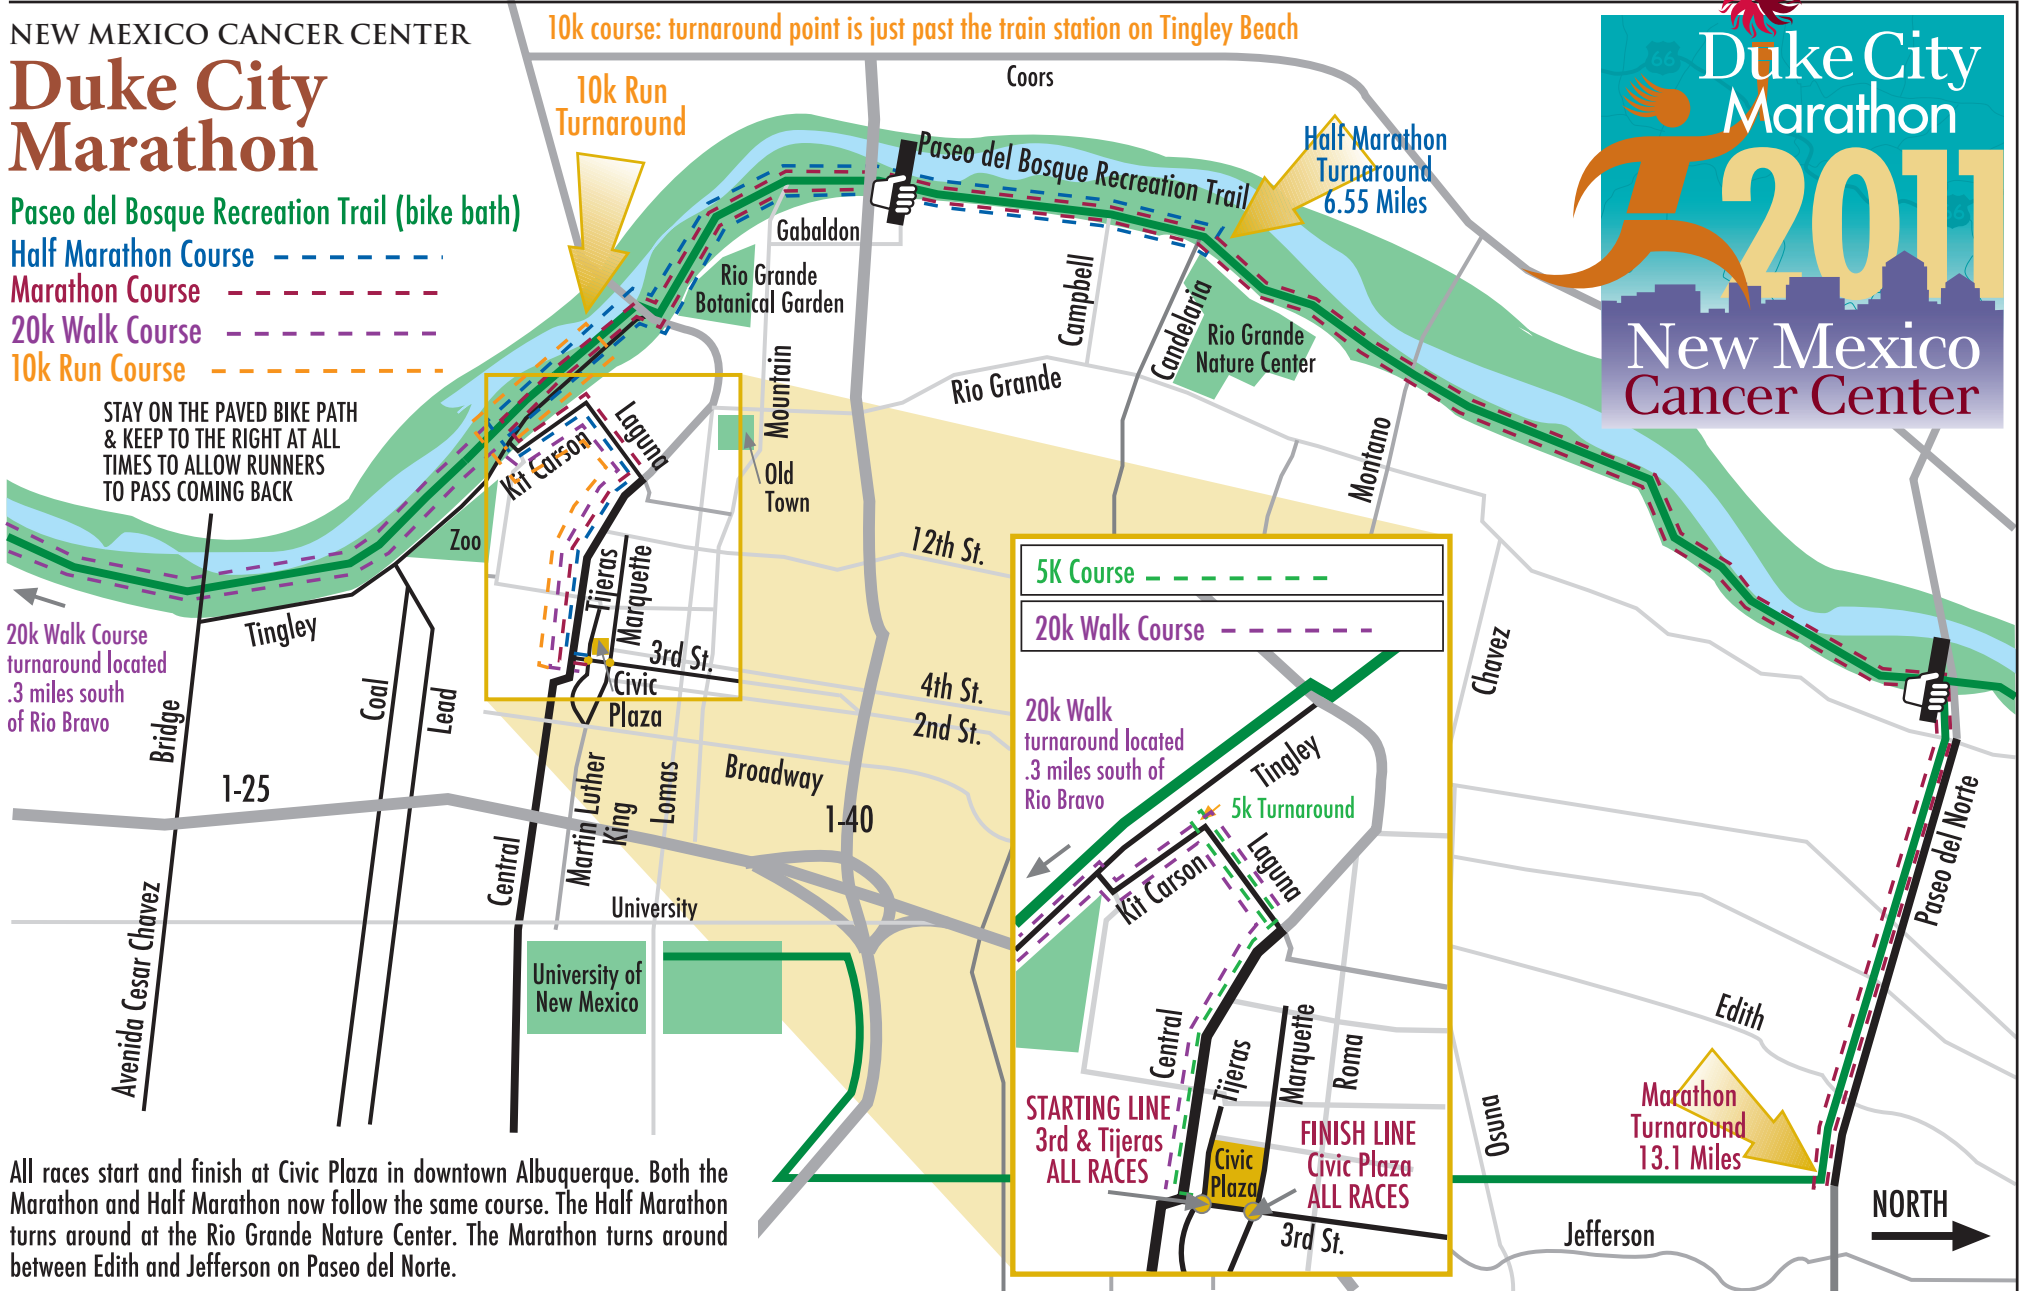

# Duke City Marathon

Paseo del Bosque Recreation Trail (bike bath)

Half Marathon Course

Marathon Course

20k Walk Course

10k Run Course

STAY ON THE PAVED BIKE PATH & KEEP TO THE RIGHT AT ALL TIMES TO ALLOW RUNNERS TO PASS COMING BACK

20k Walk Course turnaround located .3 miles south of Rio Bravo

All races start and finish at Civic Plaza in downtown Albuquerque. Both the Marathon and Half Marathon now follow the same course. The Half Marathon turns around at the Rio Grande Nature Center. The Marathon turns around between Edith and Jefferson on Paseo del Norte.

10k course: turnaround point is just past the train station on Tingley Beach

10k Run Turnaround

Half Marathon Turnaround 6.55 Miles

5K Course

20k Walk Course

20k Walk turnaround located .3 miles south of Rio Bravo

5k Turnaround

STARTING LINE 3rd & Tijeras ALL RACES

FINISH LINE Civic Plaza ALL RACES

Marathon Turnaround 13.1 Miles